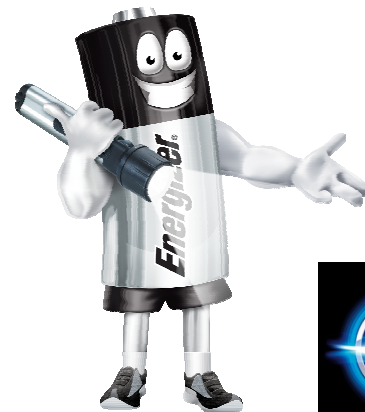

2AA Metal Light

Features

- Robust aluminium casing
- 5 Nichia white LEDs
  - Never need replacing
  - Longer battery life
- Bright even beam
  - 35 lumens
  - 34 metres beam distance
- Takes 2 x AA batteries (included)
  - 3 hours run time
- Outstanding value
- Large push button tail switch for easy on/off
- Textured surface for firm grip

New