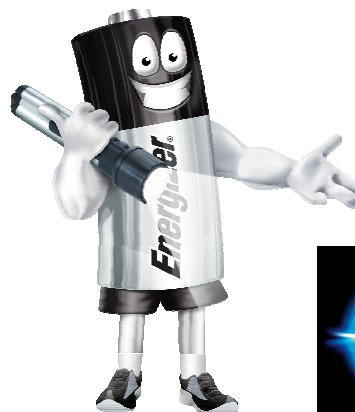

Value Metal Light

Features

- Robust aluminium casing
- 6 Nichia white LEDs
  - Never need replacing
  - Longer battery life
- Bright even beam
  - 34 lumens
  - 42 metres beam distance
- Takes 3 x AAA batteries (not included)
  - 8 hours run time
- Outstanding value
- Large push button tail switch for easy on/off
- Textured surface for firm grip

New