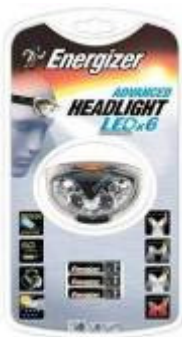

Torches for the Professional from Headlights

ENERGIZER EXTREME HEADLIGHT

- Bright CREE LED Spot, 60 Lumens
- Full power, half power
- 2 Red LEDs for night vision
- Waterproof (IPX7)
- Swivel head, adjustable elastic head strap
- Run time: 3 hrs full power (lithium AA)
- 1xAAA Energizer lithium batteries (incl)

ENERGIZER ADVANCED HEADLIGHT - 6 LEDS

- 2 focused white LEDs for spot
- 2 wider positioned white LEDs for flood
- All 4 white LED option for maximum light output
- 2 red LEDs for night vision
- Swivel adjustment
- Runs up to 50 hours
- Beam distance 45m
- 3xAAA Energizer batteries (incl)

ENERGIZER HEADLIGHT - 3 LEDS

- 3 white LEDs
- 20% brighter vs previous product
- High and low settings
- Swivel adjustment
- Runs up to 50 hours
- Beam distance 45m
- 3xAAA Energizer batteries (incl)

DURACELL DAYLITE HEADLIGHT

- TrueBeam optics: bright, white, even light
- 3 watt hi intensity LED, 80 lumens
- Solid red LED at back
- Tough anodised aluminium body
- Shatterproof lens
- Shock resistant - withstands 3m drop
- Water resistant - IPX4
- 3:1 spot / flood adjust
- Swivel head, adjustable head bands
- 21 hours run time
- Beam distance 93m
- 3xAA alkaline batteries (included)