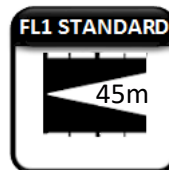

Illuminates objects up to 45 meters away